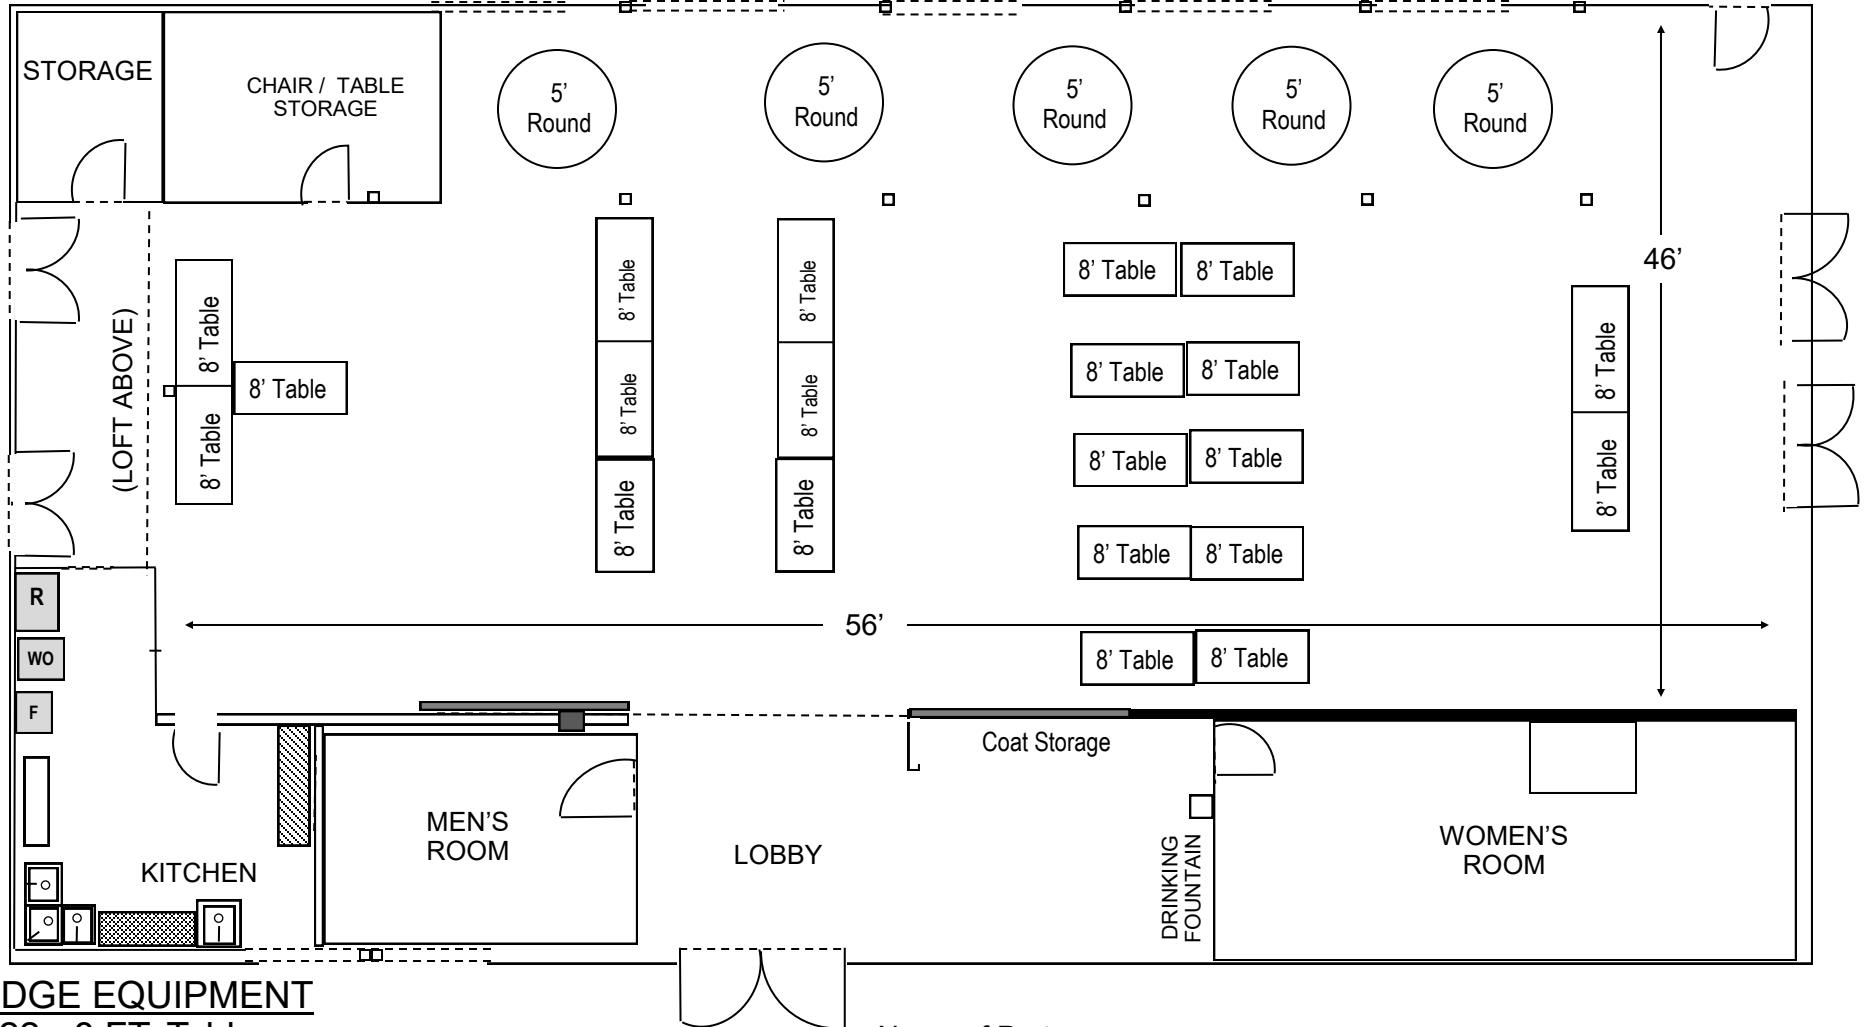

**HERITAGE BARN**

**FLOOR PLAN - B**

Name of Party \_\_\_\_\_

Activity \_\_\_\_\_

Date of Party \_\_\_\_\_

Number in Party \_\_\_\_\_

Notes \_\_\_\_\_

## LODGE EQUIPMENT

- 22 - 8 FT. Tables
- 8 - 5 FT. Round Tables
- 180 Folding Chairs
- **Commercial Refrigerator & Freezer / Warming Oven / Microwave**

**HELIUM BALLOONS ARE NOT PERMITTED**

City of Stow Parks & Recreation  
**HERITAGE BARN**  
 FLOOR PLAN - C