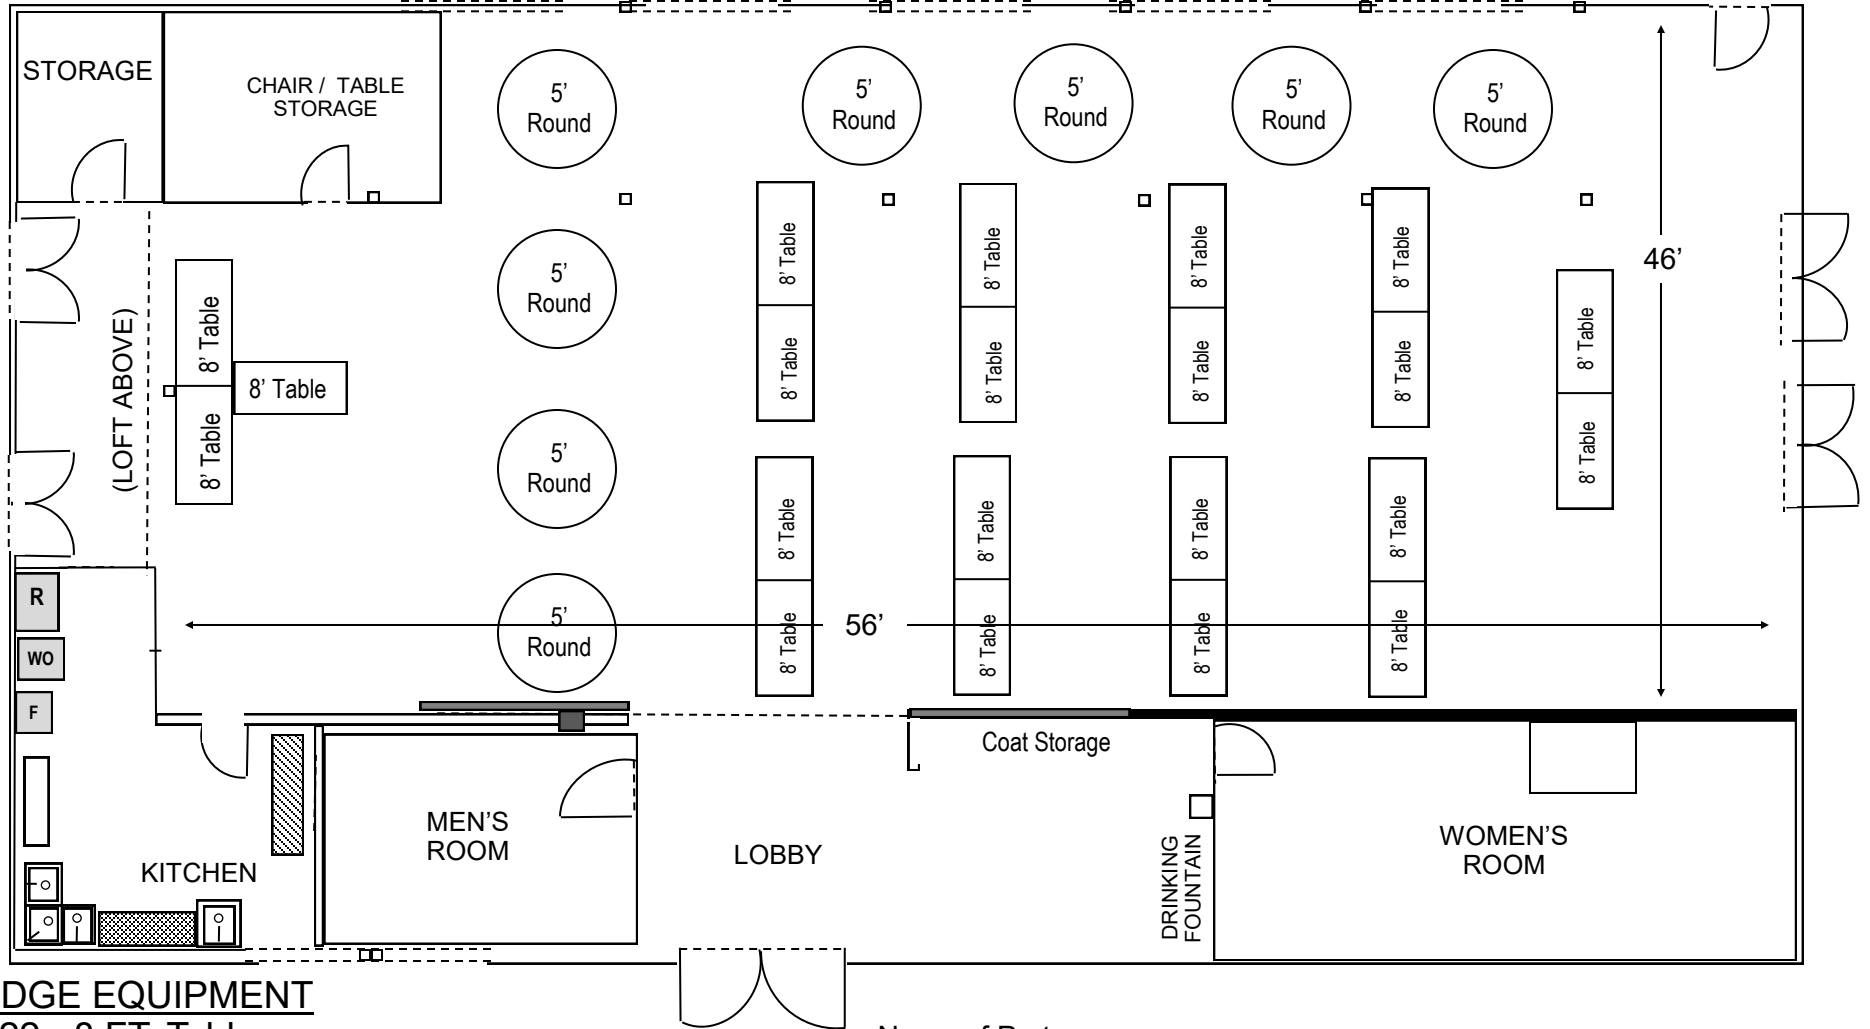

## LODGE EQUIPMENT

- 22 - 8 FT. Tables
- 8 - 5 FT. Round Tables
- 180 Folding Chairs
- **Commercial Refrigerator & Freezer / Warming Oven / Microwave**

**HELIUM BALLOONS ARE NOT PERMITTED**

City of Stow Parks & Recreation

**HERITAGE BARN**

**FLOOR PLAN - A**

Name of Party \_\_\_\_\_

Activity \_\_\_\_\_

Date of Party \_\_\_\_\_

Number in Party \_\_\_\_\_

Notes \_\_\_\_\_