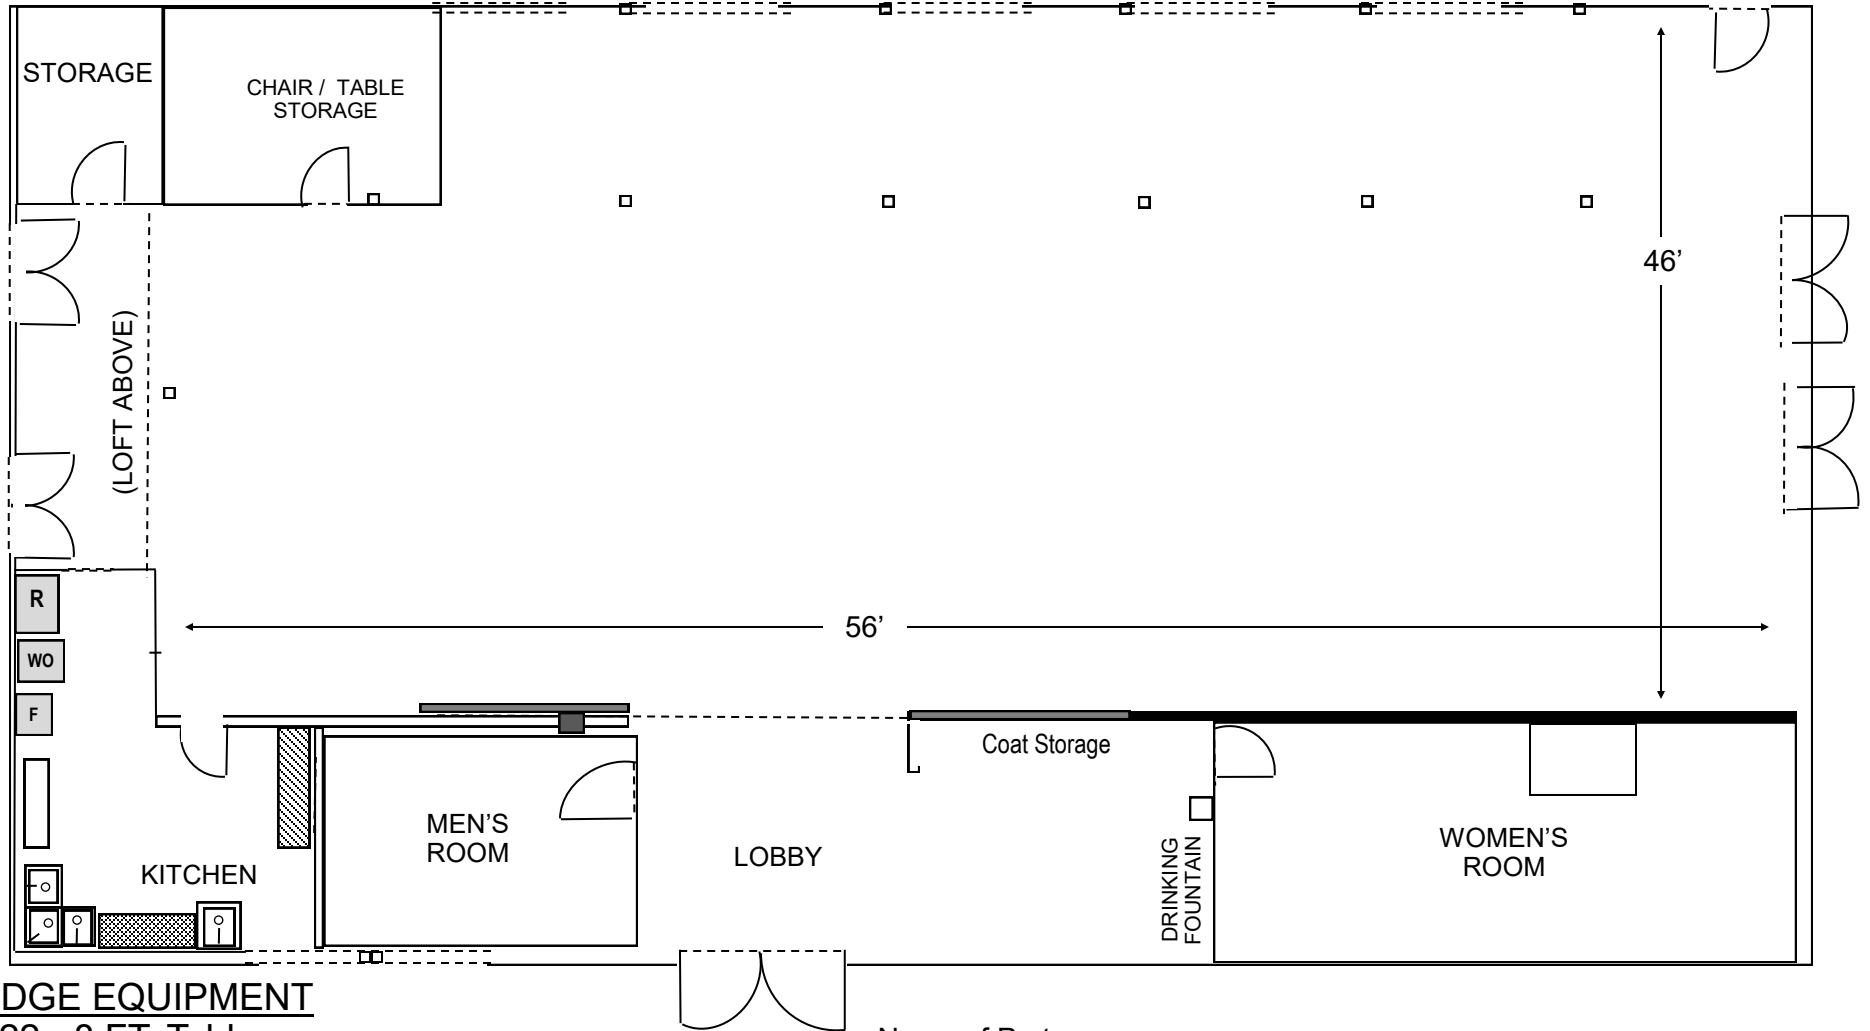

FLOOR PLANS MUST BE RETURNED AT LEAST 10 DAYS BEFORE RESERVATION DATE

RETURN TO STOW PARKS & RECREATION 3760 Darrow Rd Stow, OH 44224. • PHONE: 330-689-5100 • FAX: 330-689-2895 • PARKS@STOW.OH.US

LODGE EQUIPMENT

- 22 - 8 FT. Tables
- 8 - 5 FT. Round Tables
- 180 Folding Chairs
- **Commercial Refrigerator & Freezer / Warming Oven / Microwave**

HELIUM BALLOONS ARE NOT PERMITTED

City of Stow Parks & Recreation

HERITAGE BARN

FLOOR PLAN - D - Fill in Your Own Design

Name of Party _____

Activity _____

Date of Party _____

Number in Party _____

Notes _____